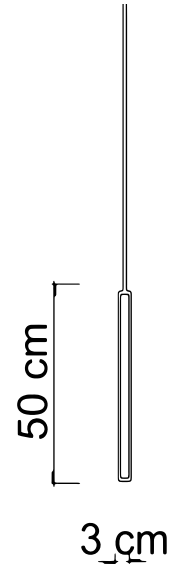

KIRA/CO

hanging lamp for custom compositions

Between design and art, Kira evokes a prodigious contemporary light sculpture that dominates the space with its strong installation power and a fluctuating stage presence of great impact

1057	KIRA/CO
Power	25W Led Integrated
Input	220/240 V- 50/60Hz
Kelvin	Sikrea Dynamic Dimmer
Dimmable	Yes
Real Lumen	Dimmable Max 1625
CRI	90
IP	20
L. Wire	400 cm

Base do not included, check compatibility from page 506